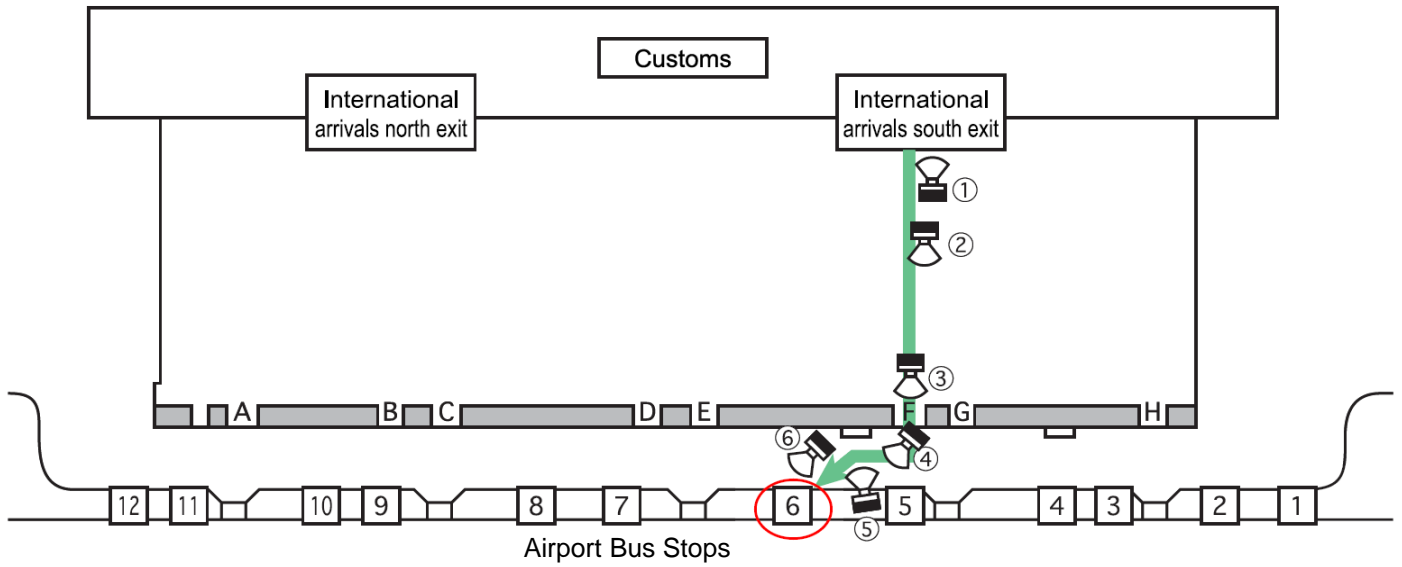

Kansai International Airport Airport Bus Stop for Kobe Sannomiya

Directions from south arrival gate

① International arrivals south exit

② To exit

③ Exit

⑥ Bus stop #6
for Kobe Sannomiya

⑤ Ticket machine

④ Airport bus stops