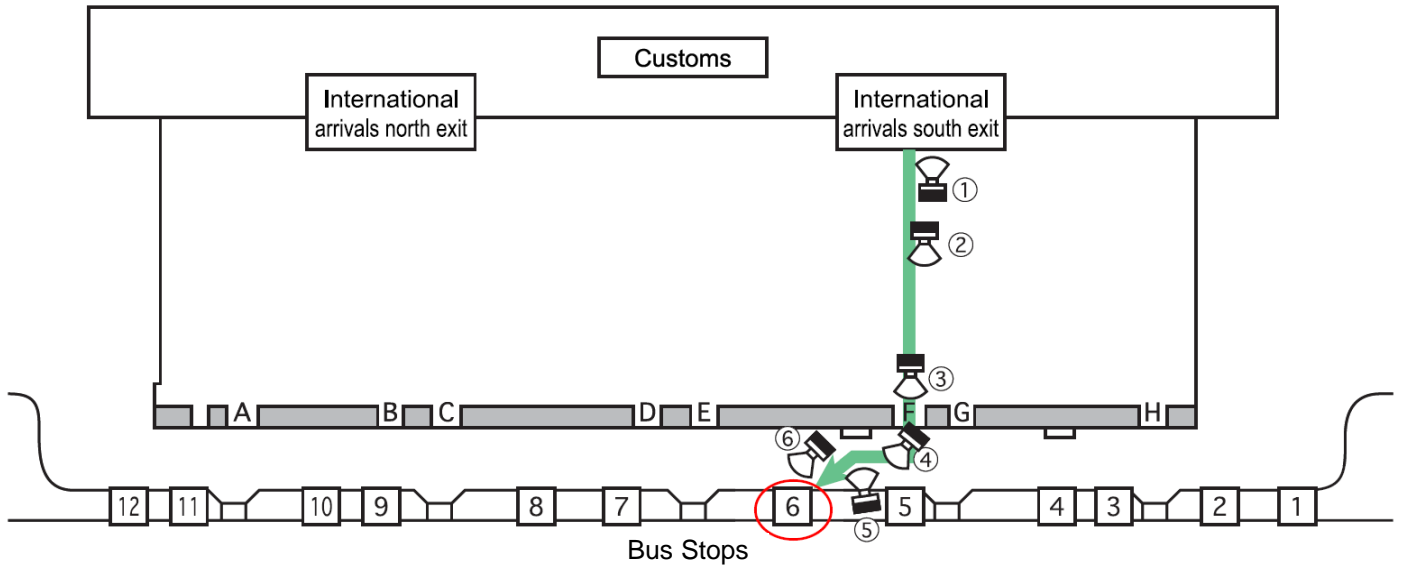

## Kansai International Airport Airport Limousine Bus Stop for Kobe Sannomiya

(Directions from south arrival gate)

① South arrival gate

② To exit

③ Exit

⑥ Bus stop #6  
for Kobe Sannomiya

⑤ Ticket vending machine

④ Airport bus stops